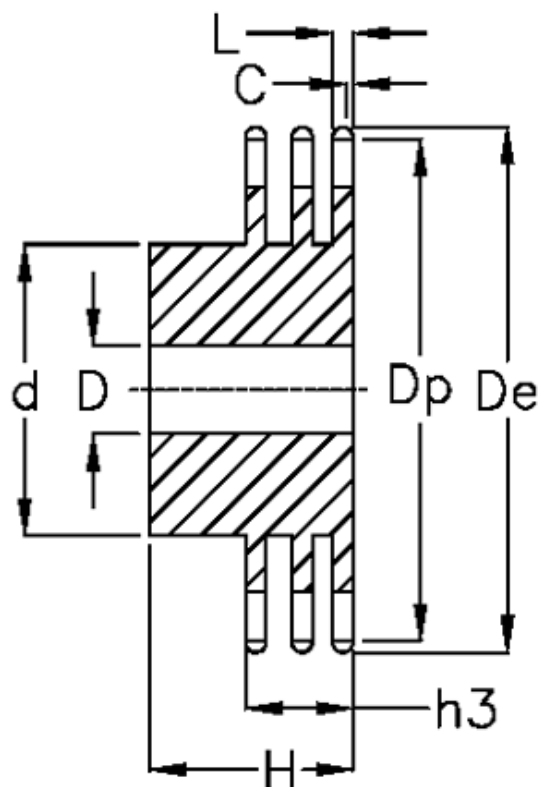

Data Sheet

Article number: 616013003032

Description: Sprocket 06 B-3 Z=32 triplex
predrilled

Measures

C	= 1	h3	= 25.6
d	= 80	L	= 5.2
D	= 16±0,5	Number of teeth	= 32
De	= 101.3		
Dp	= 97.17		
For chain size	= 3/8" x 7/32"		
For chain type	= 06 B-3		
H	= 40		